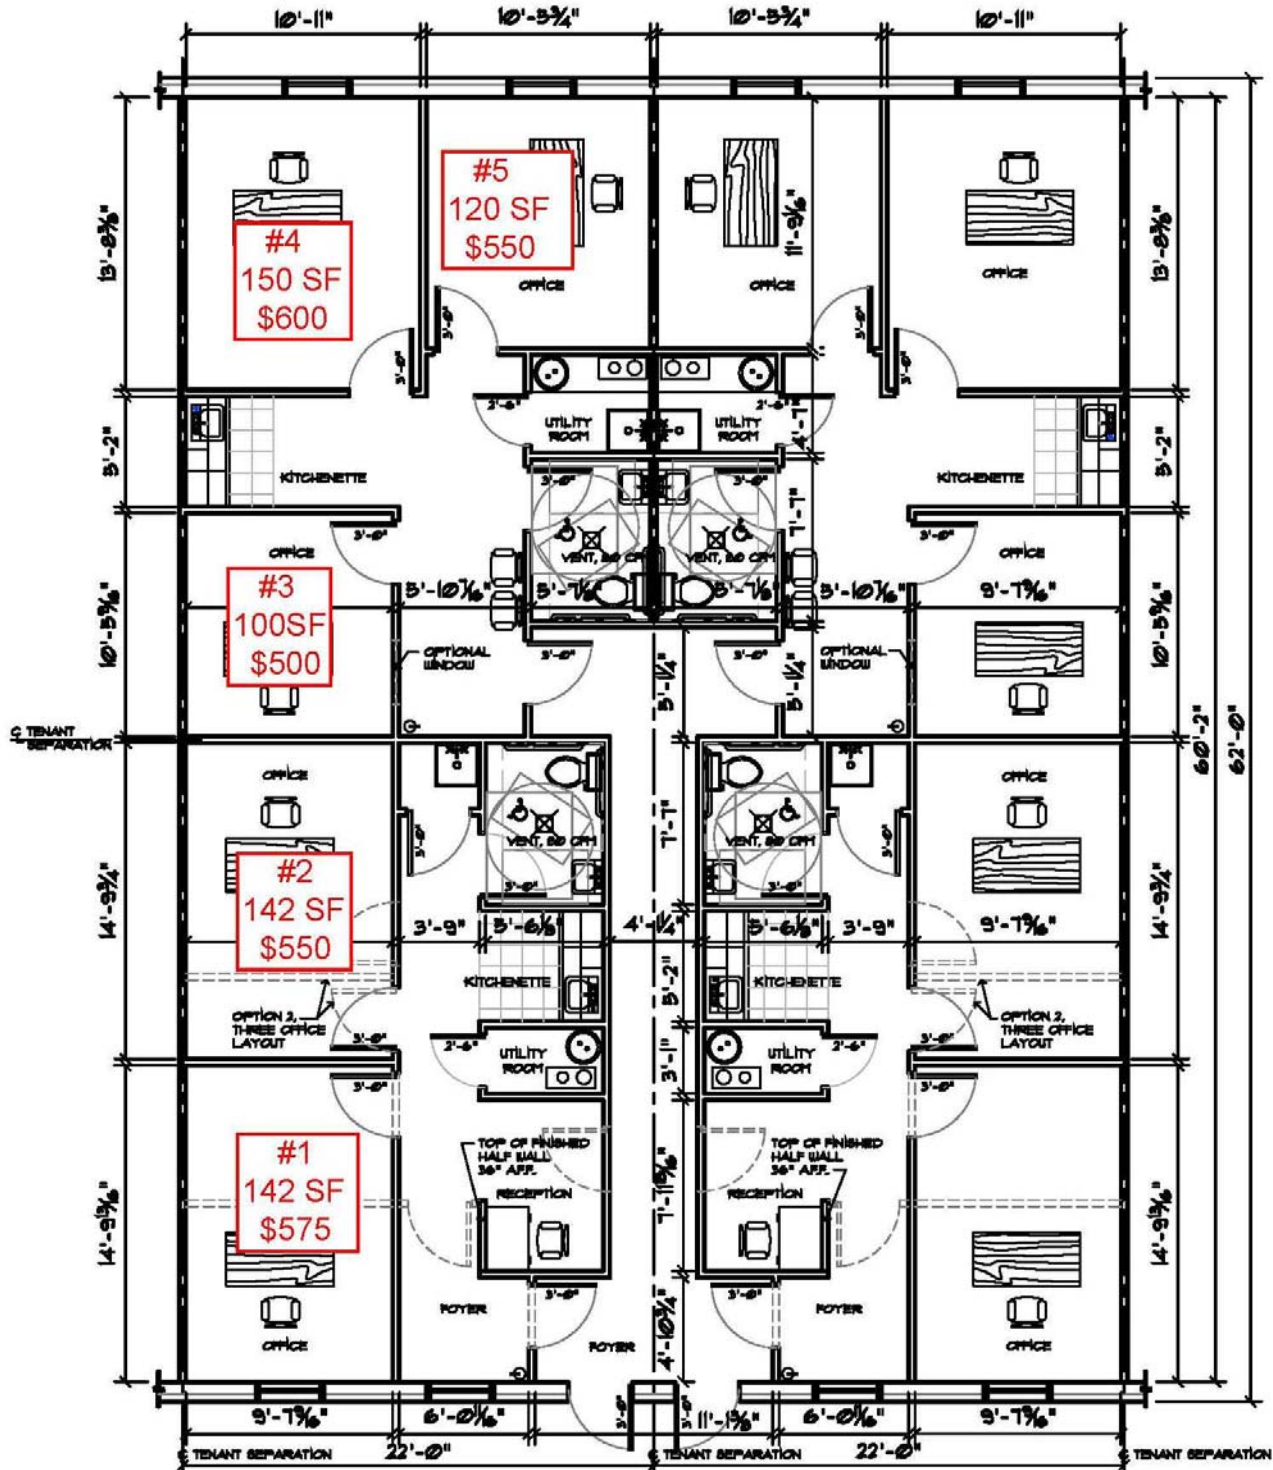

104TH MEDICAL & PROF. CENTER

13659 E. 104th Avenue | Suite #05-3

+/-233 Square Feet

Not to scale