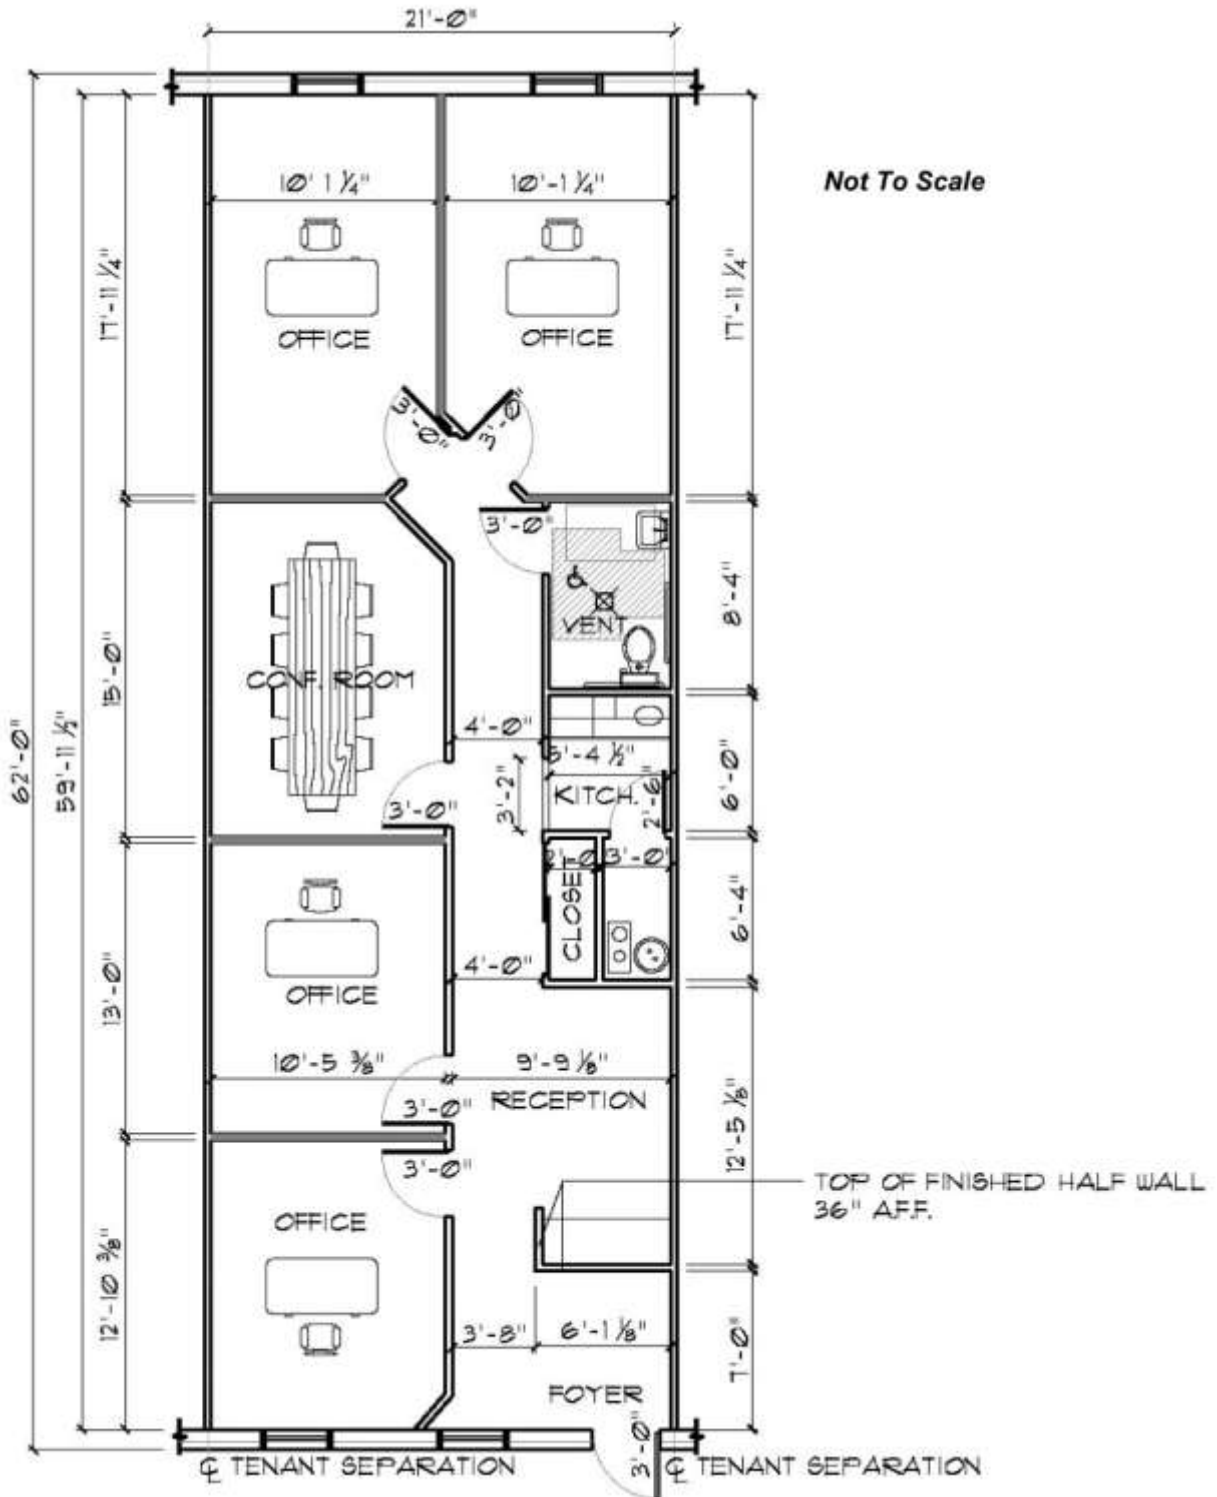

STONEGATE OFFICE PARK

8201 Main St. | Suite #07

+/- 1,302 Square Feet

Not to scale