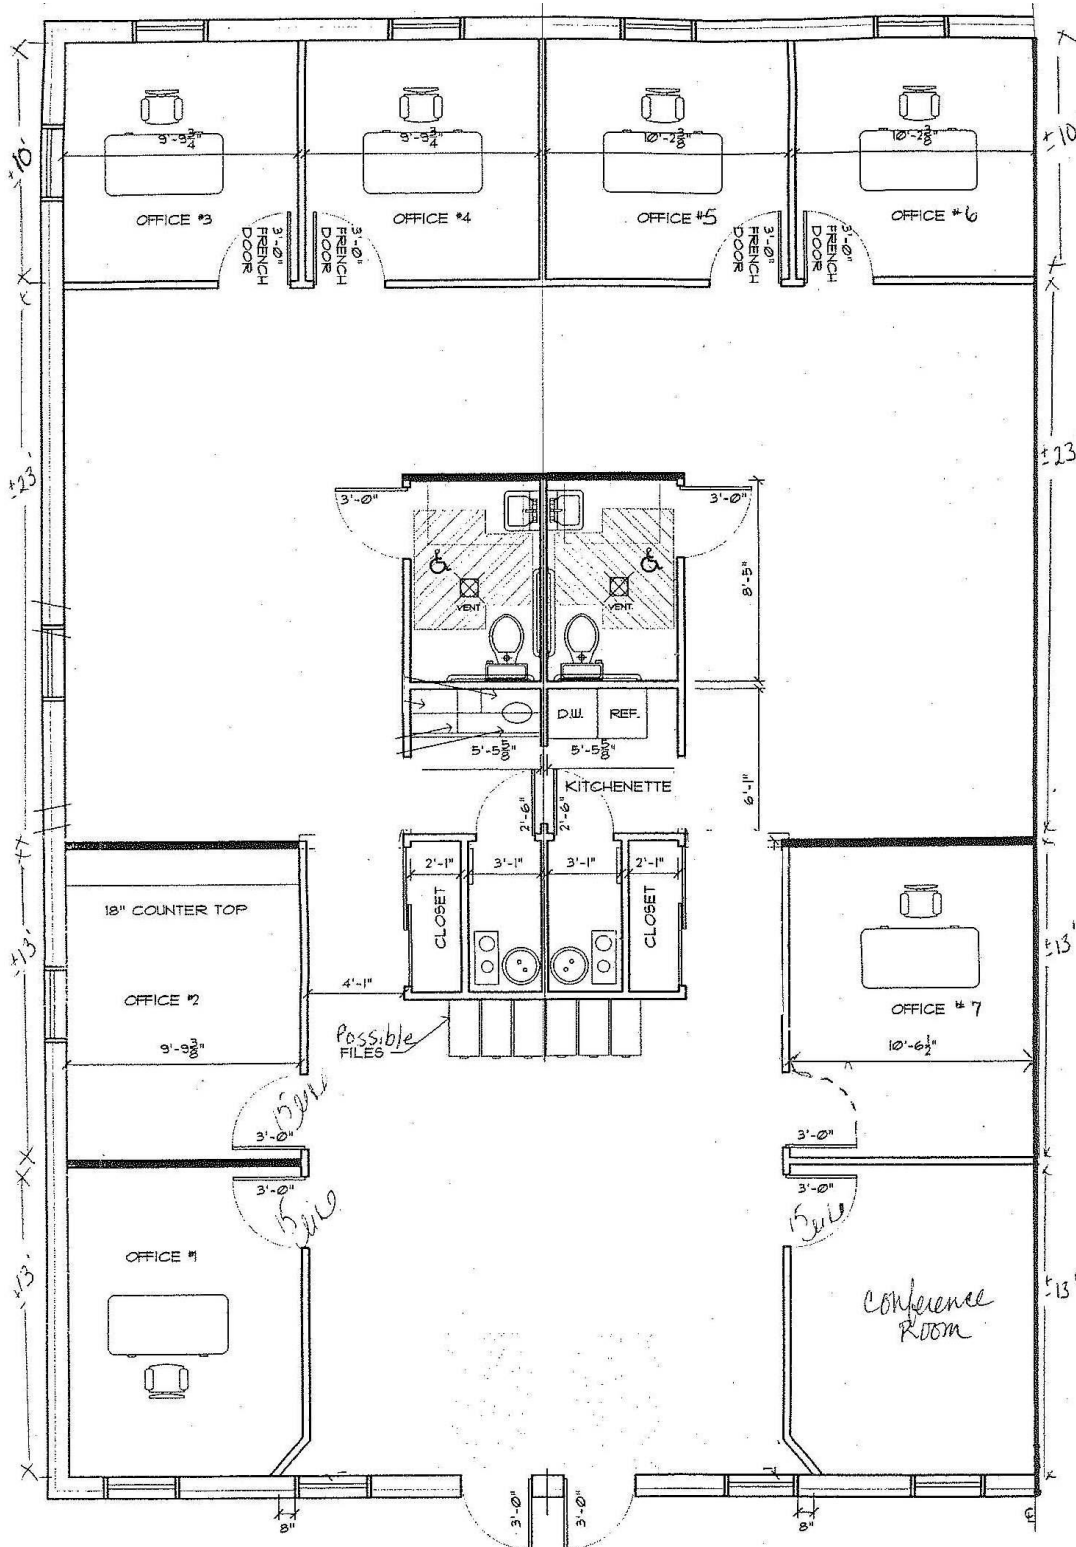

STONEGATE OFFICE PARK

8203 Main Street | Suite #01 & #02

+/- 2,604 Square Feet

Not to scale