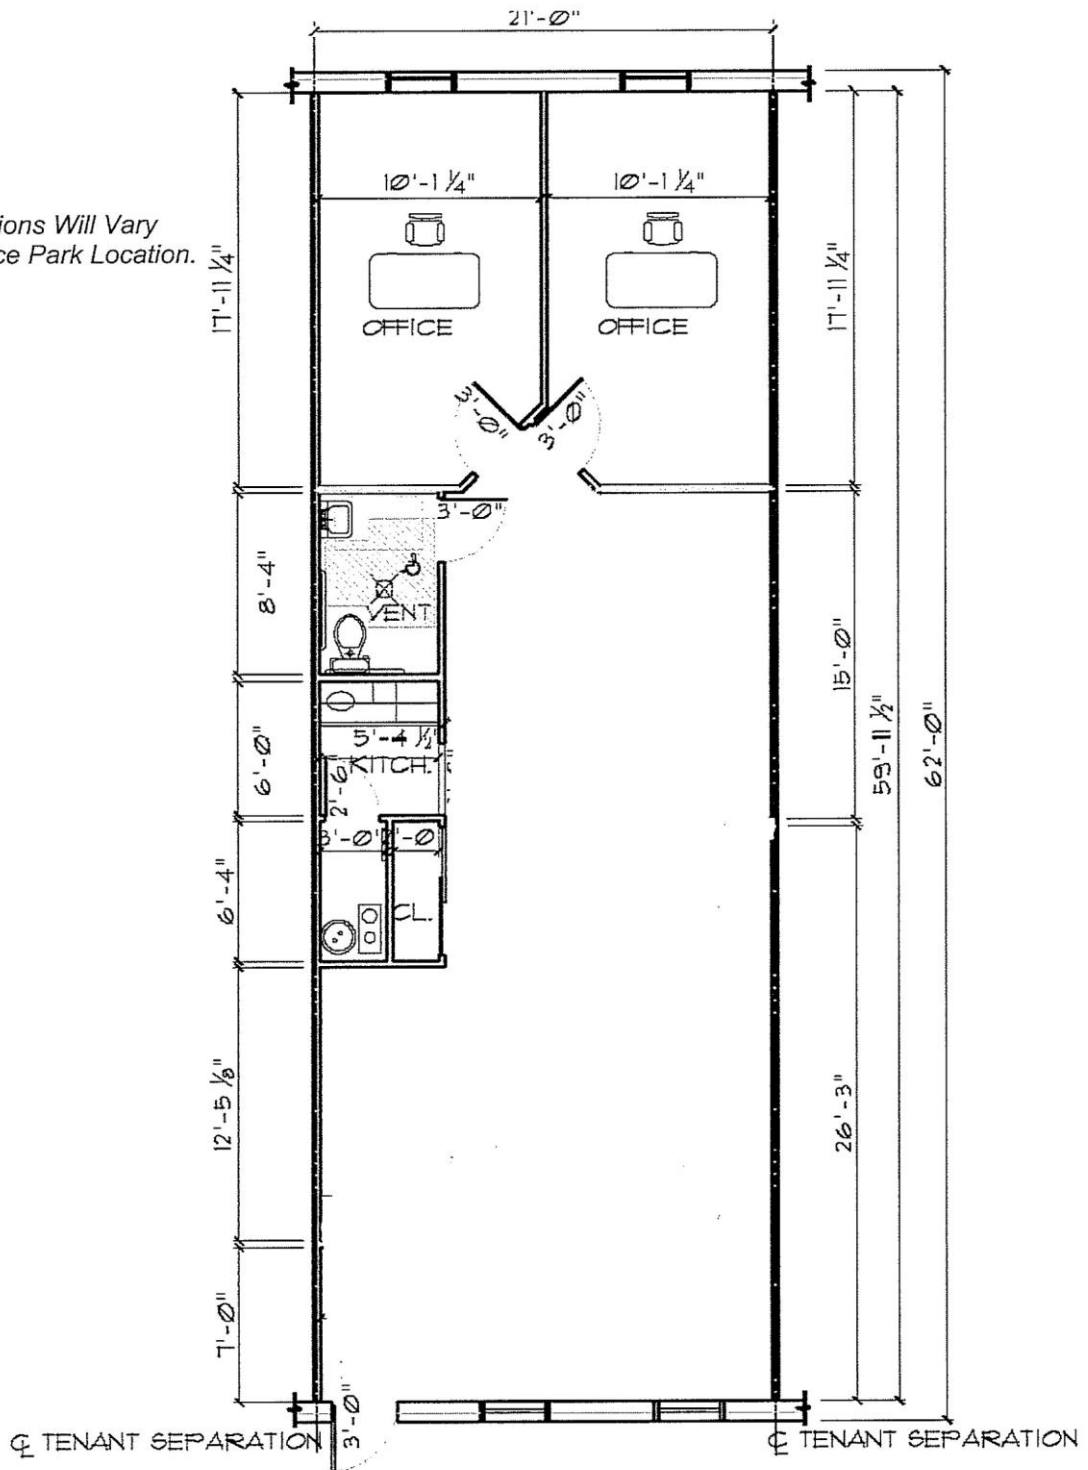

STONEGATE OFFICE PARK

8203 Main Street | Suite #08

+/-1302 Square Feet

Not To Scale

*Actual Dimensions Will Vary
Based On Office Park Location.*

Not to scale