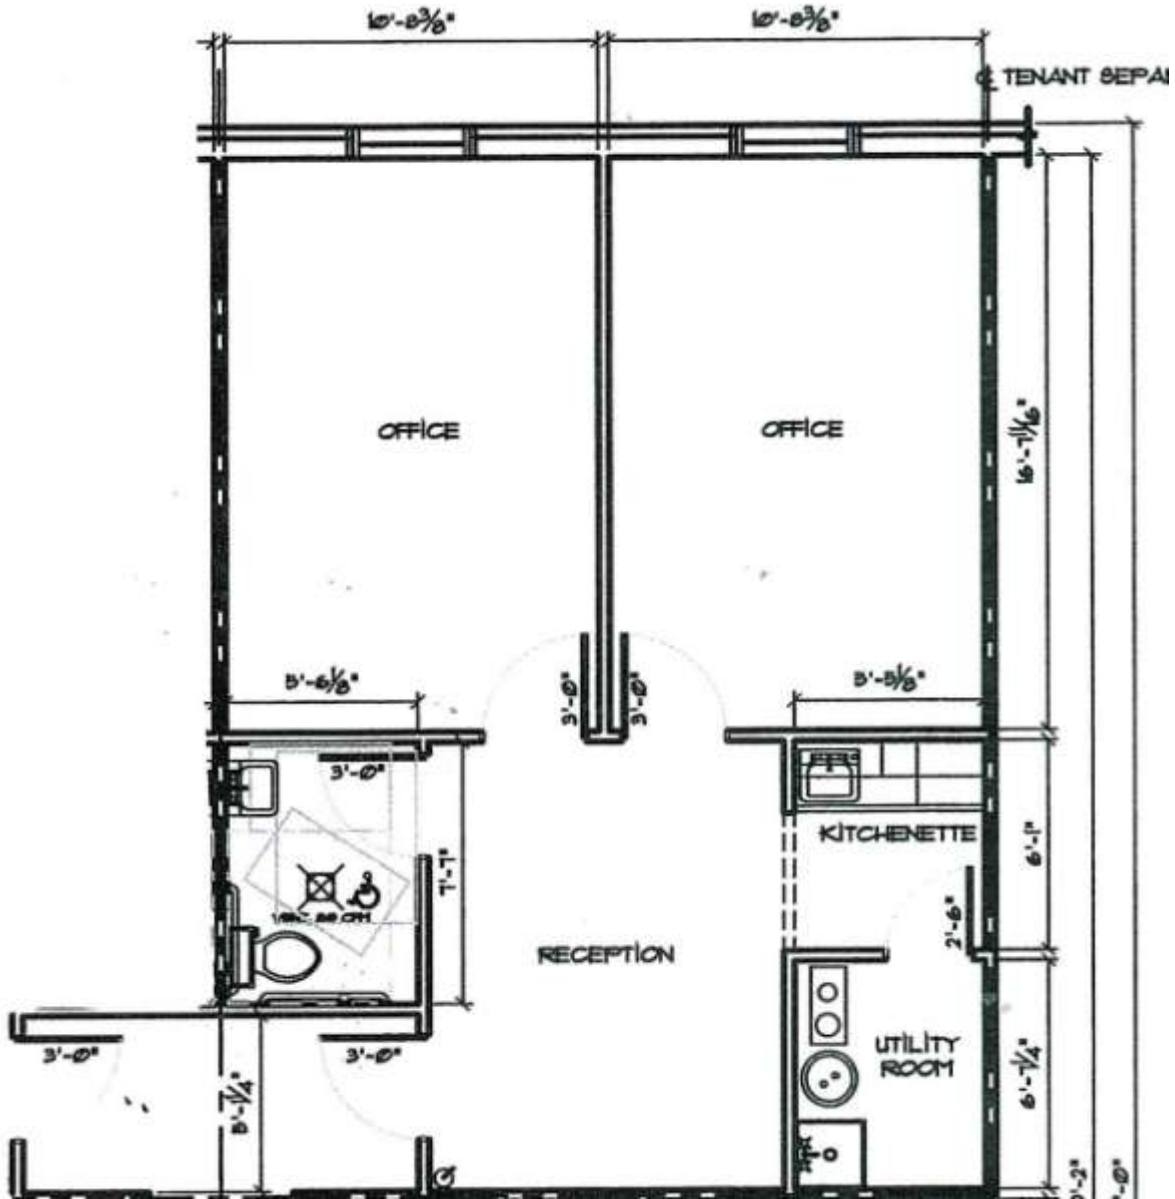

CROSSPOINTE PROF. PARK

1120 Crosspointe Lane | Suite #04B

+/- 709 Square Feet

Not to scale