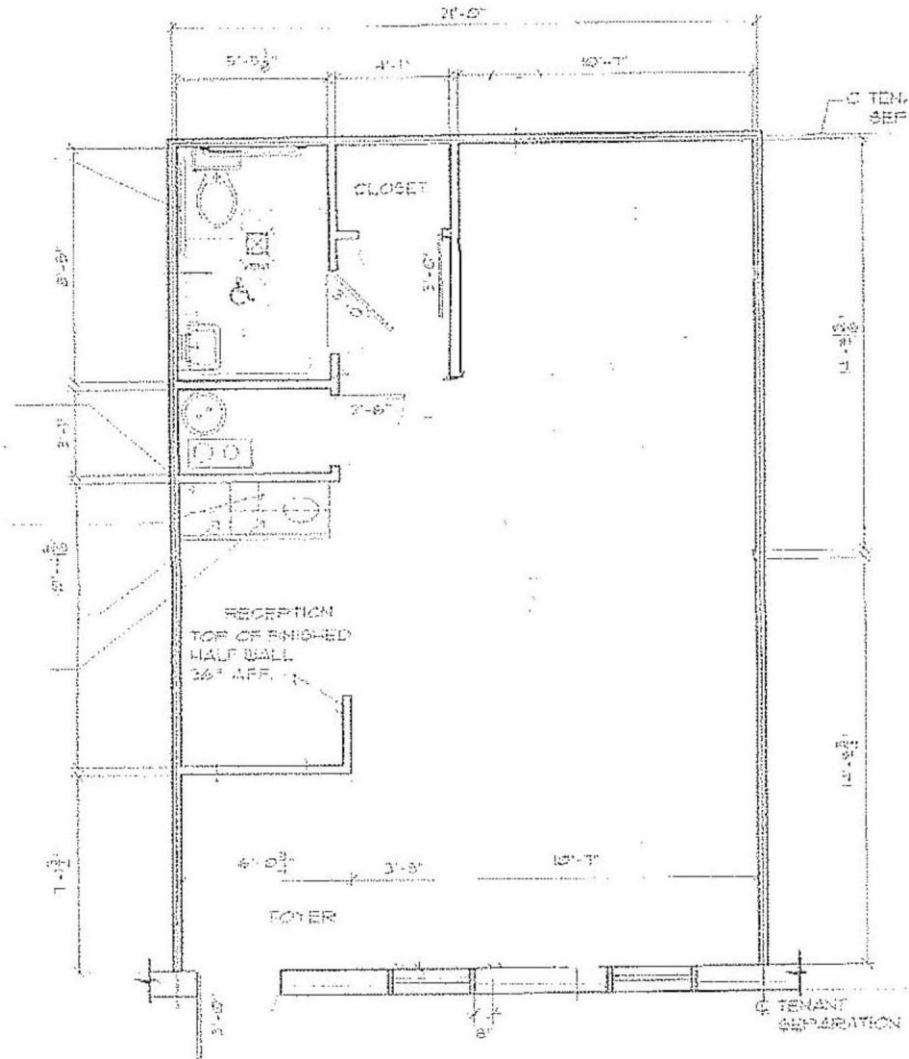

STONEGATE OFFICE PARK

8207 Main Street | Suite #06A

+/-651 Square Feet

Not to scale